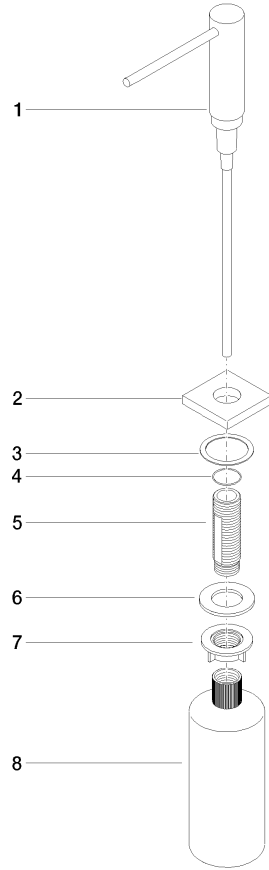

Dispenser with rosette - Chrome

LOT

82 439 970

- 124mm projection
- 500 ml bottle
- can be filled from the top
- rotating pump head
- height 124 mm
- hole diameter 25 mm
- individual rosette 55 x 55 mm

Fits LOT

| | | |
|--|-------------------------------|---------------|
|  | Chrome | 82 439 970-00 |
|  | Brushed Platinum | 82 439 970-06 |
|  | Platinum | 82 439 970-08 |
|  | Durabrace (23kt Gold) | 82 439 970-09 |
|  | Dark Chrome | 82 439 970-19 |
|  | Brushed Durabrace (23kt Gold) | 82 439 970-28 |
|  | Brushed Champagne (22kt Gold) | 82 439 970-46 |
|  | Champagne (22kt Gold) | 82 439 970-47 |
|  | Brushed Chrome | 82 439 970-93 |
|  | Brushed Dark Platinum | 82 439 970-99 |

Dispenser with rosette - Chrome

LOT

82 439 970

mm [inches]

82 439 970

Parts for other finishes can be found here: [Brushed](#)
[Platinum](#)

Spare parts list

| No. | Item Number | Name | Quantity used | Delivery time |
|-----|--------------------|-----------|---------------|---------------|
| 1 | 90 10 10 538 00-00 | dispenser | 1 | 10 |
| 2 | 08 27 97 505-00 | rosette | 1 | 10 |
| 3 | 08 10 10 624 90 | disc | 1 | 2 |
| 4 | 09 14 10 151 90 | seal | 1 | 2 |
| 5 | 08 10 10 527 90 | holder | 1 | 2 |
| 6 | 09 14 05 014 90 | seal | 1 | 2 |
| 7 | 08 10 10 517 90 | nut | 1 | 2 |
| 8 | 90 10 10 603 00 90 | container | 1 | 2 |